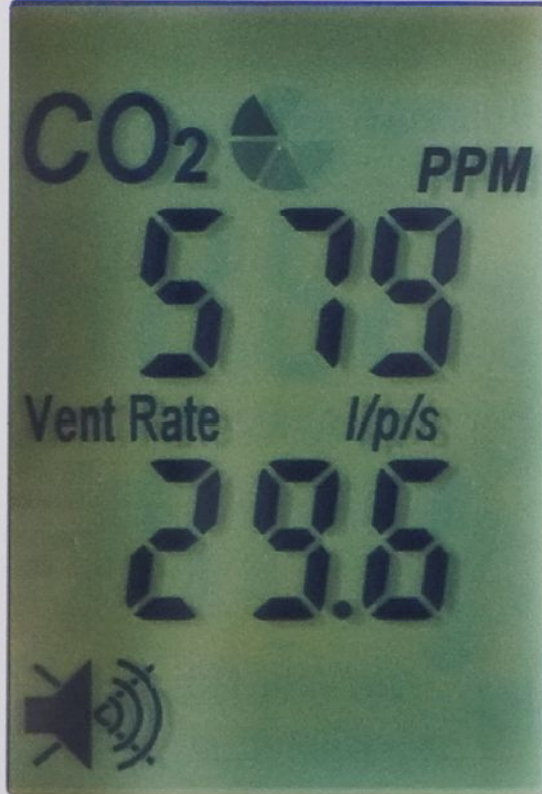

C.H.C.

CO<sub>2</sub> monitor

ZGw 08PR

MODE

ENTER

Marvel.